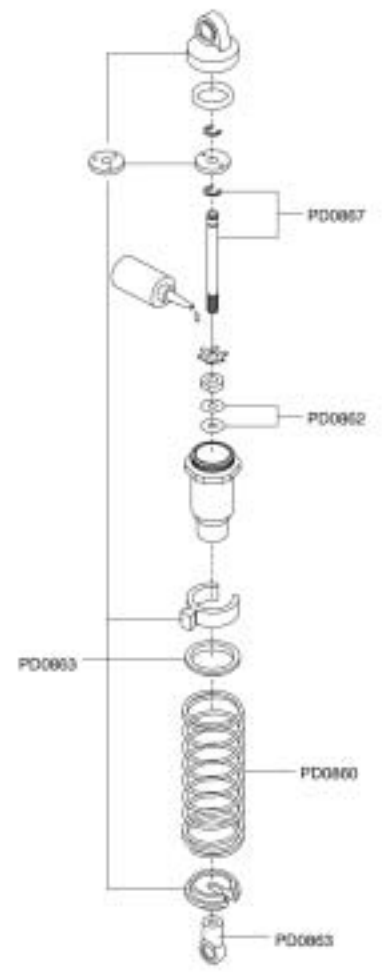

SHOCK ASSEMBLY

PD0987-S