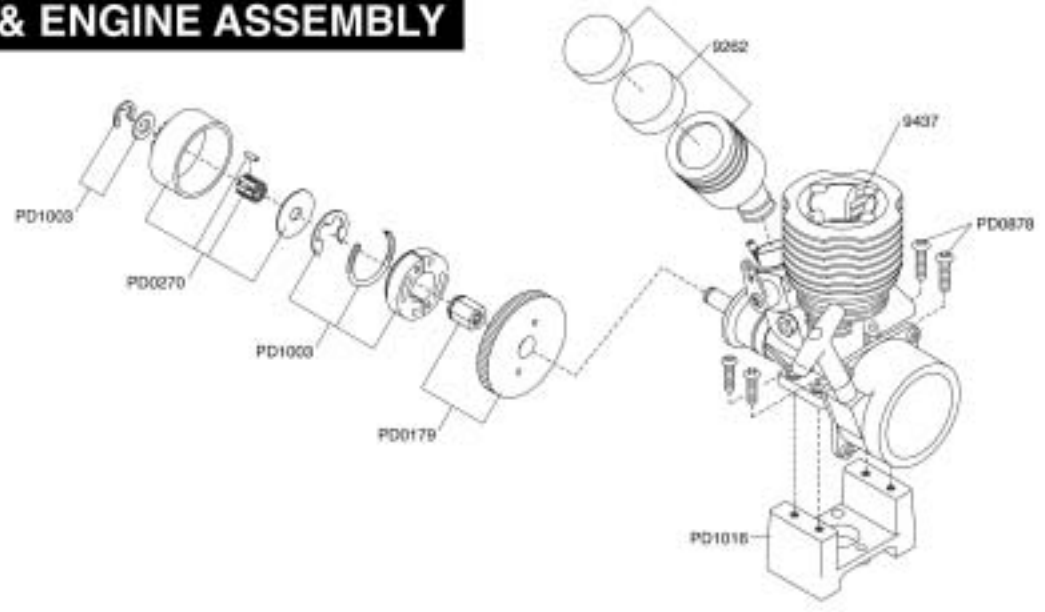

CLUTCH & ENGINE ASSEMBLY