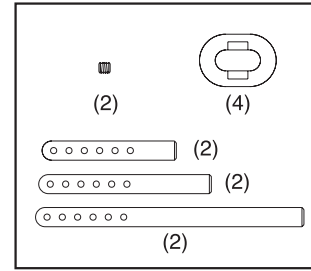

PD0951-S SFR SHOCK TOWER. PLASTIC

PD0953-S SRR SHOCK TOWER PLASTIC

PD0954 WASHER (5) 5.5x11x0.2MM

PD0955 FR DRIVE SHAFT

PD0957-S RADIO PLATE

PD0958 INSTALLATION ACCESSORY

PD0959 BODY POSTS

PD0984 HEX WHEEL ADAPTER / NUT