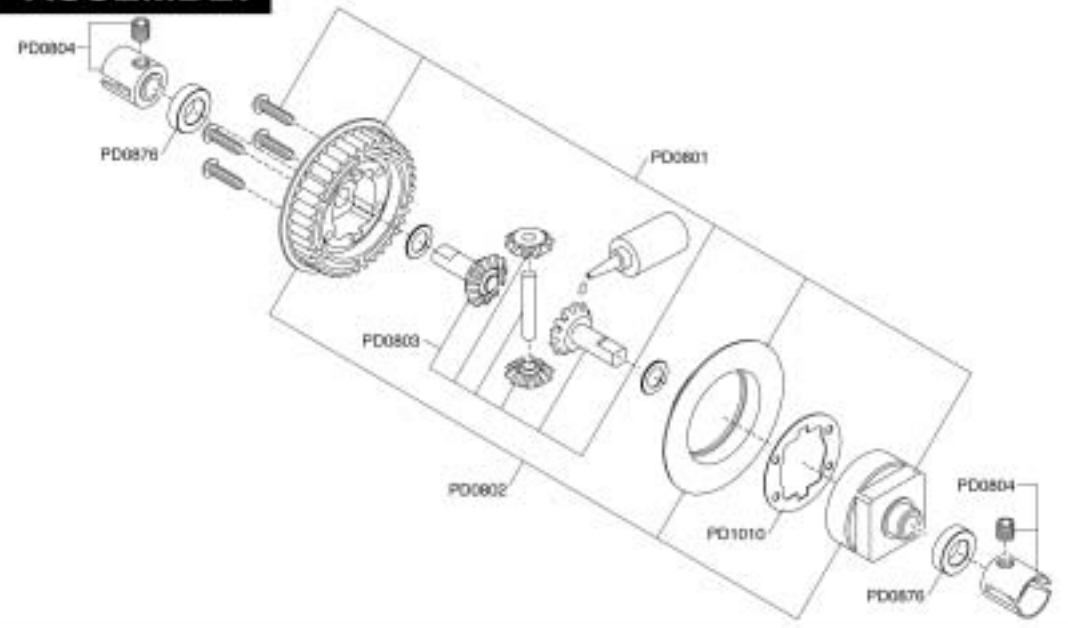

REAR DIFF ASSEMBLY