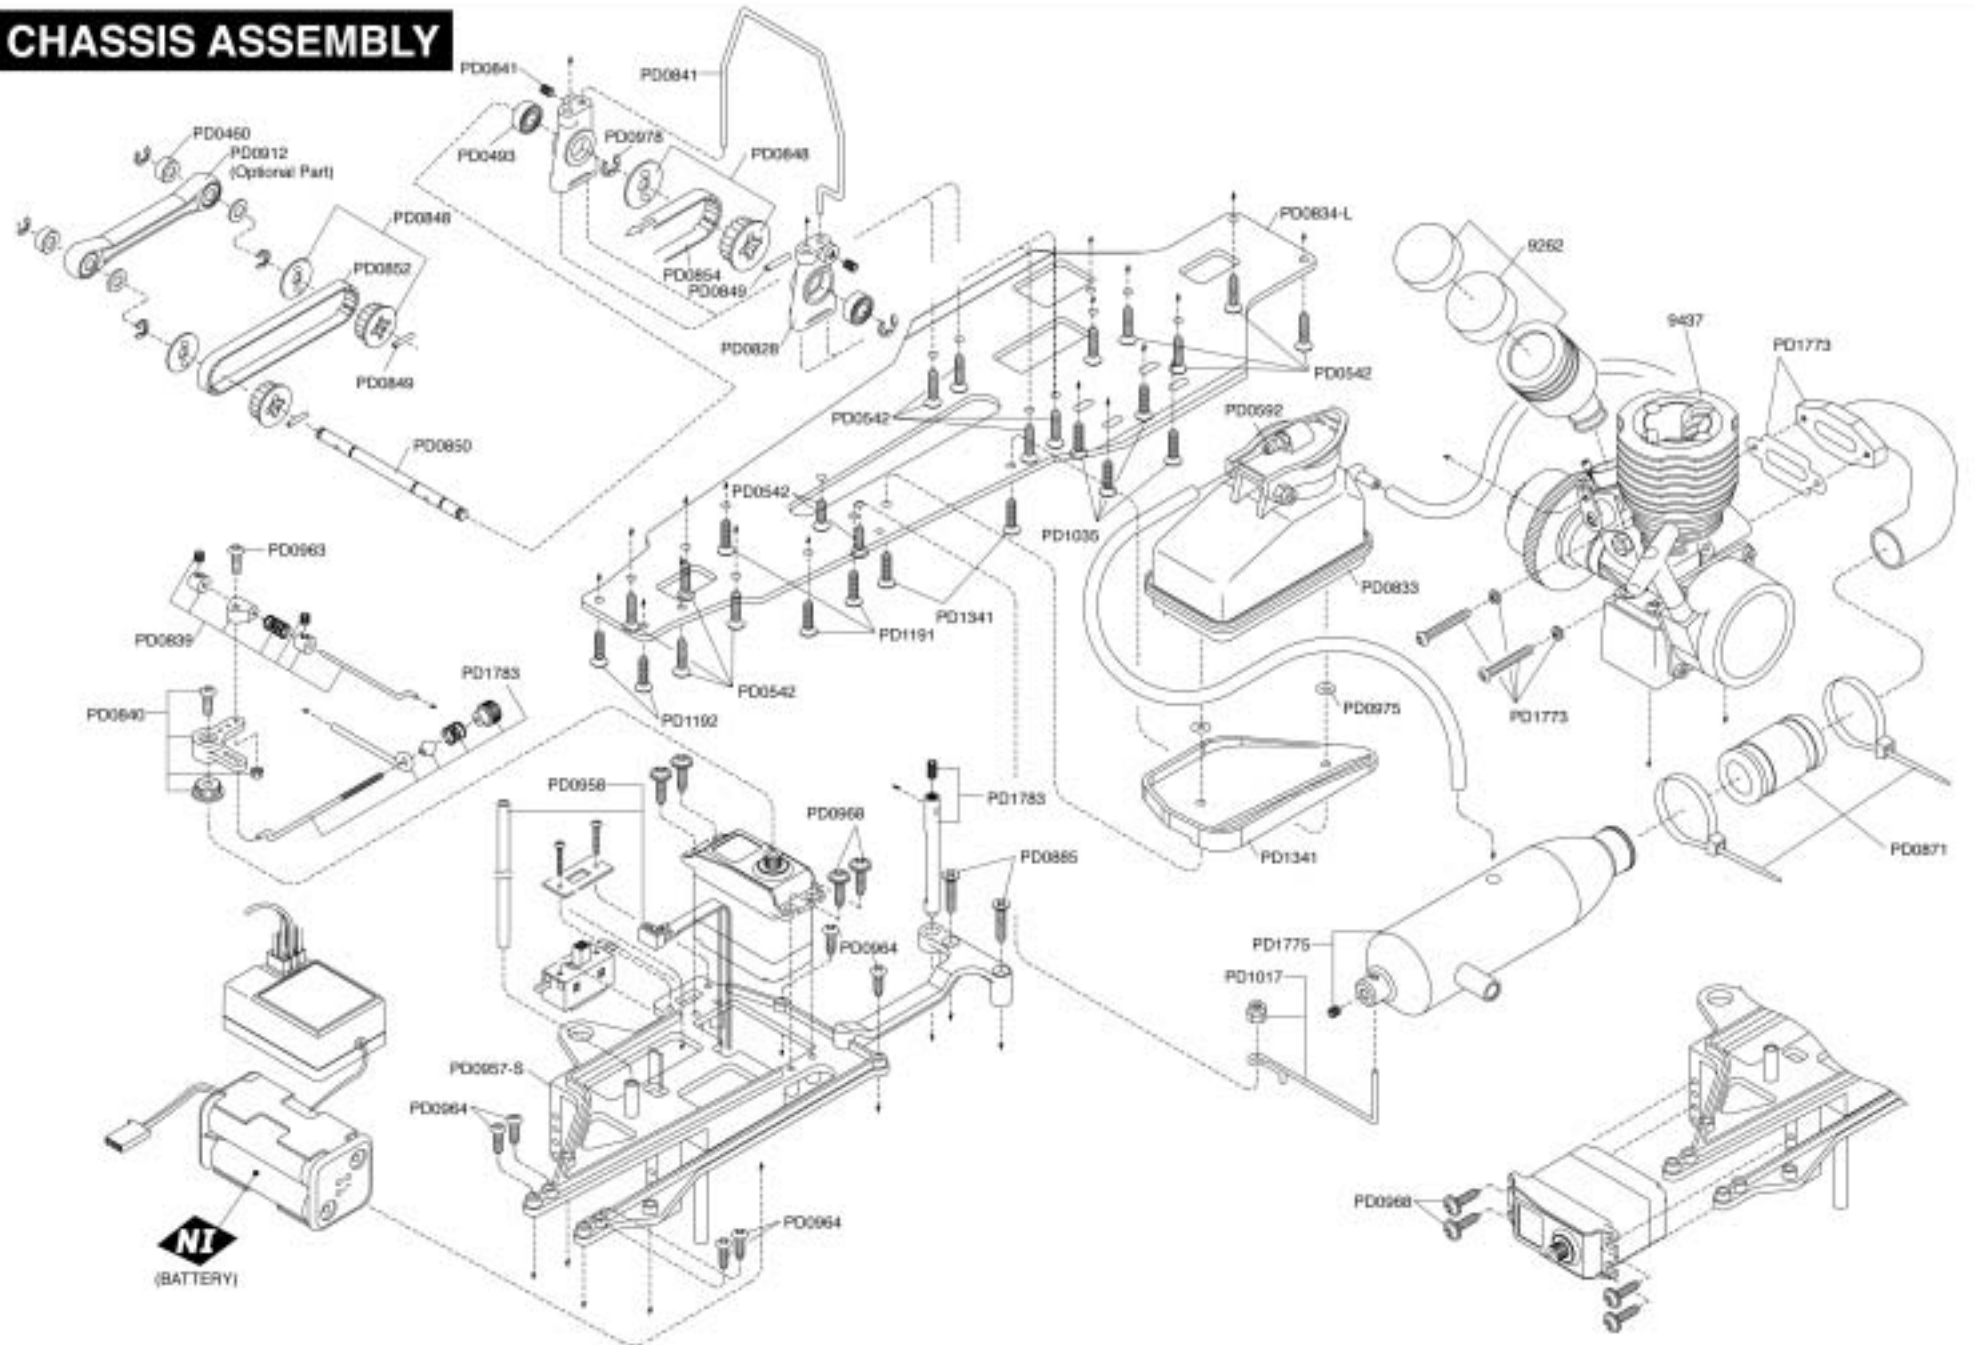

CHASSIS ASSEMBLY