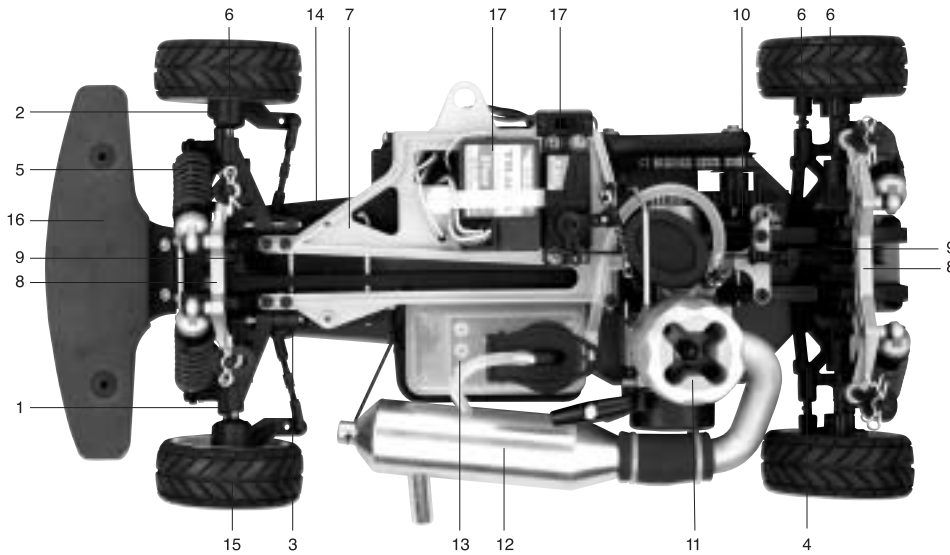

TS4^{SPORT}

1/10 NITRO POWERED 4WD TOURING CAR

1) Double wishbone front suspension
2) On-road style front knuckle
3) Adjustable, true Ackerman steering system
4) Three point rear suspension link
5) Oil filled shocks with color coated springs
6) FR caster, FR/RR camber, FR/RR toe-in, and FR/RR track width
7) Composite top deck, silver coated
8) Composite FR/RR shock tower
9) Durable gear differential system
10) Disc brake system
11) Thunder Tiger PRO-12 BXS pull-start engine with glow plug
12) Performance metal manifold and tuned pipe
13) 75cc quick-fill fuel tank with bottom protector
14) 2.5mm anodized aluminum countersunk chassis
15) High performance, rubber tires w/ foam
16) Pre-cut foam bumper
17) Radio servo and receiver

1/10 SCALE NITRO POWERED

4WD

200MM
7.87in

Included.....

Specifications:
Wheelbase: 265mm
Front Track Width: 200-205mm
Rear Track Width: 200-203mm
Weight: 1500g (w/ servos, w/o fuel)
Power Unit: PRO-12BXS

ACCESSORIES