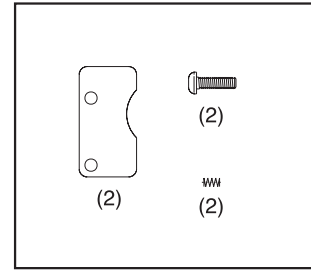

PD1033 BRAKE PAD