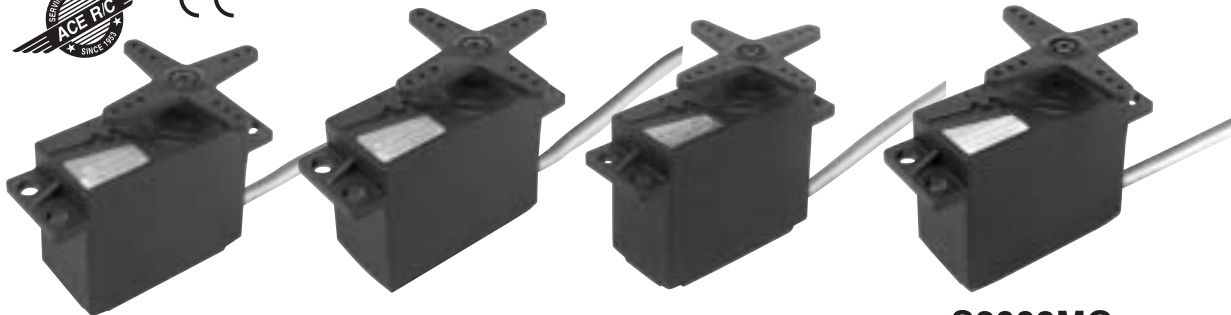

ACCESSORIES

S1903

S1903MG

S1807MG

S2008MG

Features:

- The most reliable high torque motor
- Dual sleeve bearings support
- Standard size to fit most vehicles
- High impact standard material
- Brand new fashion design look
- More precise operating performance